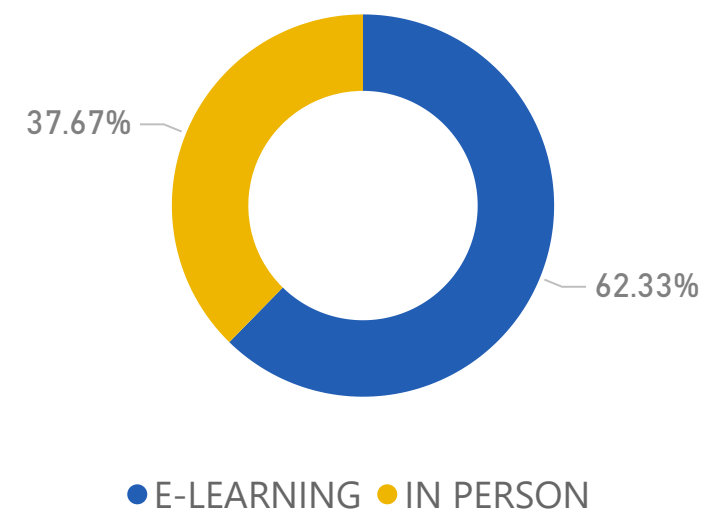

INTEGRATION MONITORING

Number of Sessions
33259

TYPE OF SUPPORT PROVIDED

INTEGRATION COURSES

Enrollments
10,198

Current Students
462

EDUCATION MODALITY

EMPLOYABILITY SUPPORT

YEARS OF PROFESSIONAL EXPERIENCE

Job Counselling Sessions
11835

SKILLS PROFILING RESULT - EDUCATION LEVEL

Education Level (ISCED 2011)	#
Bachelor	1770
Upper secondary education	1687
Primary education	1391
Lower secondary education	1327
Early childhood education	831
Master's	244
Post-secondary non tertiary education	164
Short cycle tertiary education	159
Doctoral	30
Doctoral not completed	4