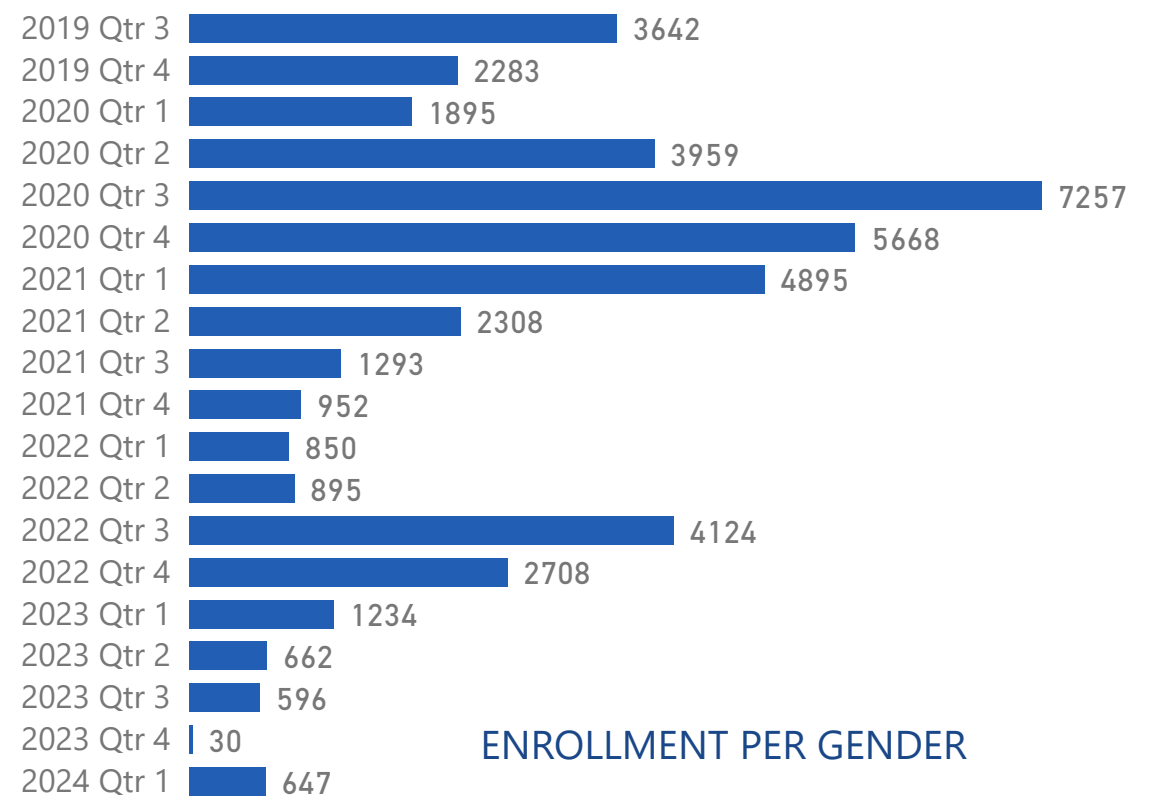

15/03/2024

BENEFICIARIES ENROLLED IN HELIOS

45898

SINCE THE BEGINNING OF PROJECT IMPLEMENTATION
*Regarding the Enrollments, the figures are not finalized as data as still being processed

NEW ENROLLMENTS PER QUARTER