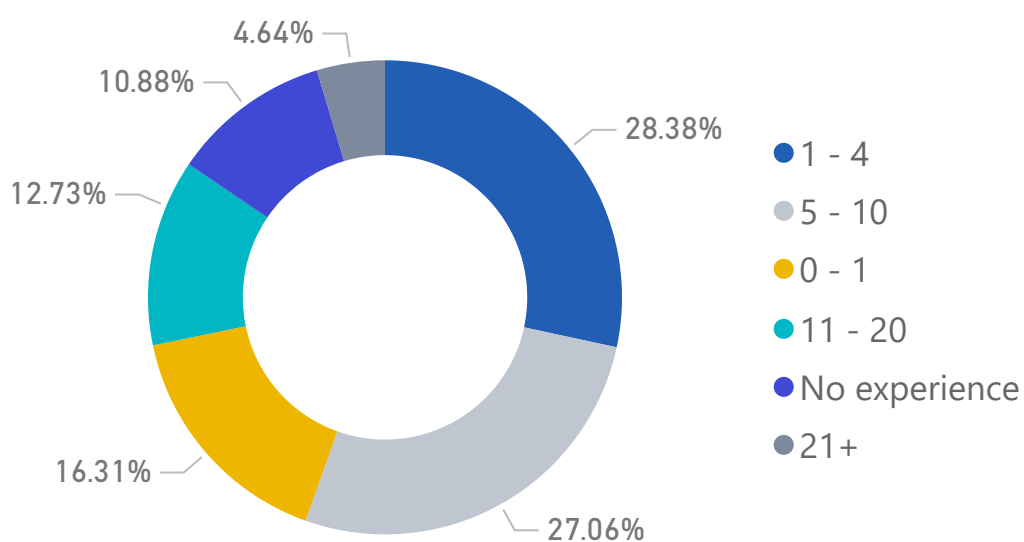

INTEGRATION MONITORING

Number of Sessions
33259

TYPE OF SUPPORT PROVIDED

INTEGRATION COURSES

Enrollments
10,198

Current Students
462

EDUCATION MODALITY

EMPLOYABILITY SUPPORT

YEARS OF PROFESSIONAL EXPERIENCE

Job Counselling Sessions
11835

SKILLS PROFILING RESULT - EDUCATION LEVEL

Education Level (ISCED 2011)	#
Bachelor	1770
Upper secondary education	1687
Primary education	1391
Lower secondary education	1327
Early childhood education	831
Master's	244
Post-secondary non tertiary education	164
Short cycle tertiary education	159
Doctoral	30
Doctoral not completed	4