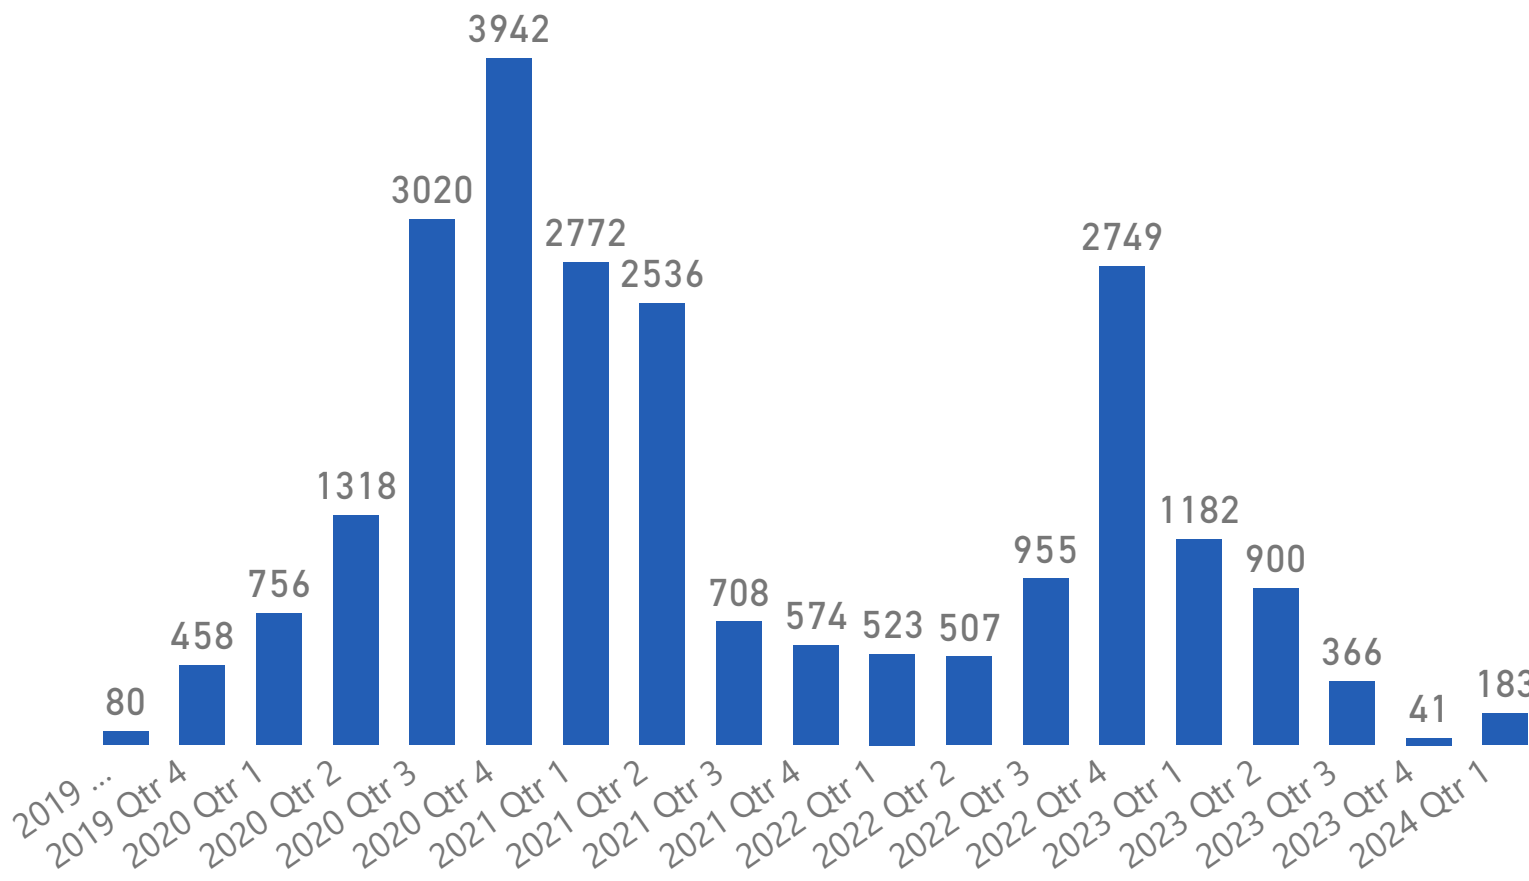

BENEFICIARIES WITH NEW LEASE AGREEMENTS PER QUARTER